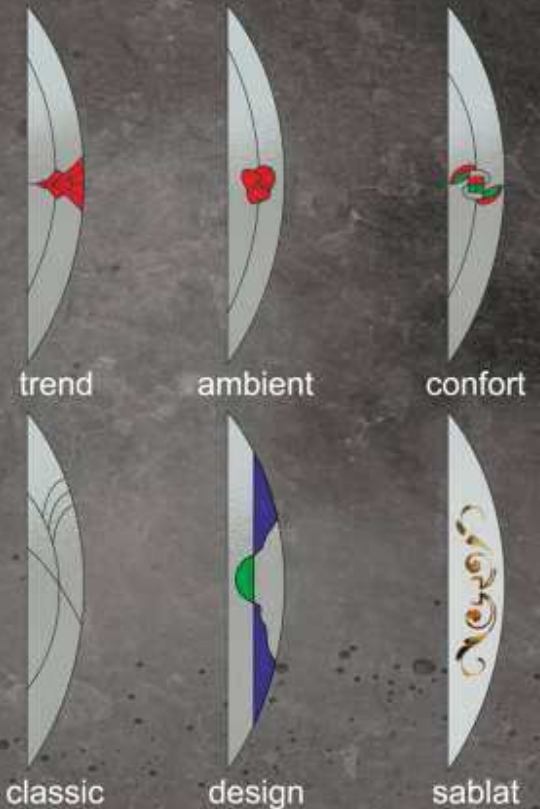

classic

design

sablat

*paneluri standard*

trend

ambient

confort

classic