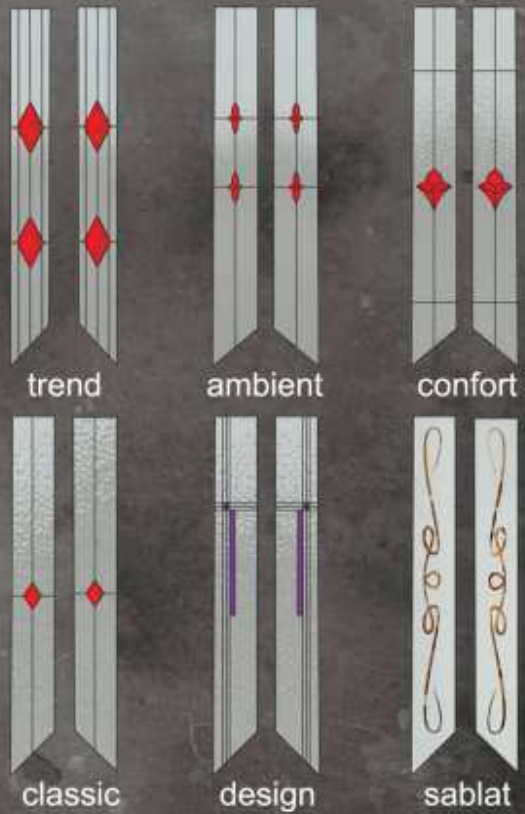

classic

design

sablat