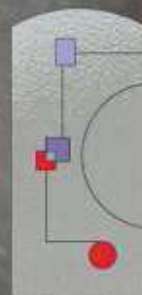

trend

ambient

confort

classic

design

sablato

Trio 15 basic

trend