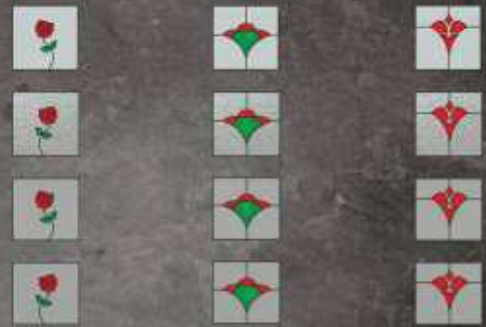

ambient

confort

trend